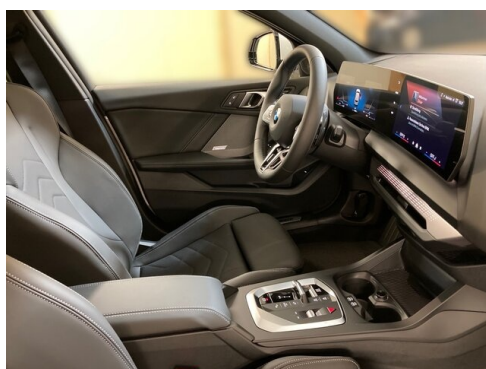

FAHRZEUGBILDER