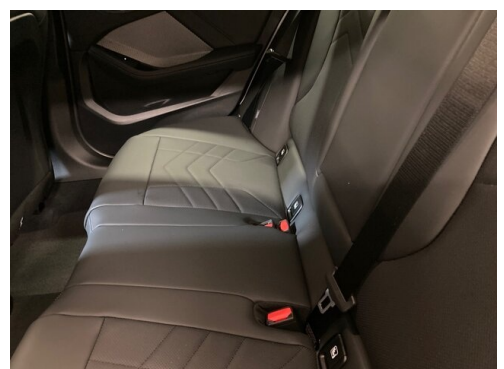

FAHRZEUGBILDER