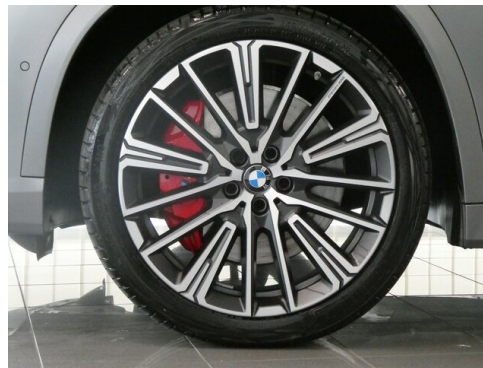

FAHRZEUGBILDER