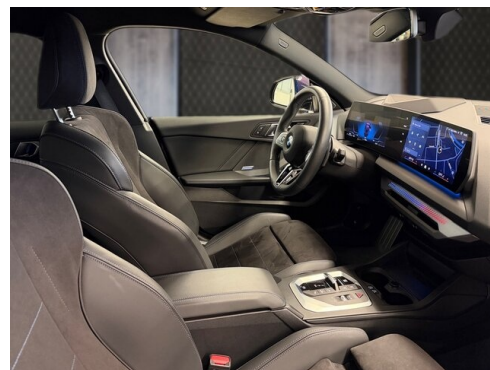

FAHRZEUGBILDER