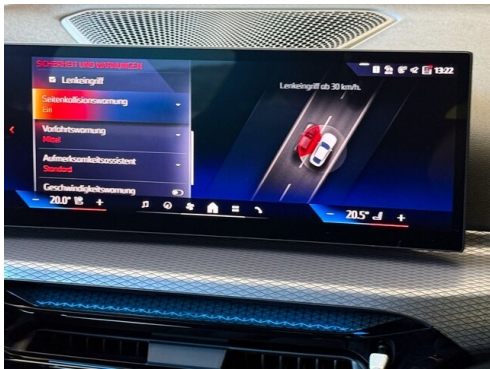

- (1) Die angegebenen Werte über Kraftstoffverbrauch und CO₂-Emissionen wurden nach den vorgeschriebenen Messverfahren gem. VO (EG) 715/2007 ermittelt. Als Basis für die Verbrauchsermittlung gilt der ECE-Fahrzyklus (NEFZ). Dieser setzt sich aus ca. einem Drittel Fahrt innerorts und zwei Drittel außerorts (gemessen an der Wegstrecke) zusammen. Zusätzlich zum Verbrauch wird die CO₂-Emission gemessen.