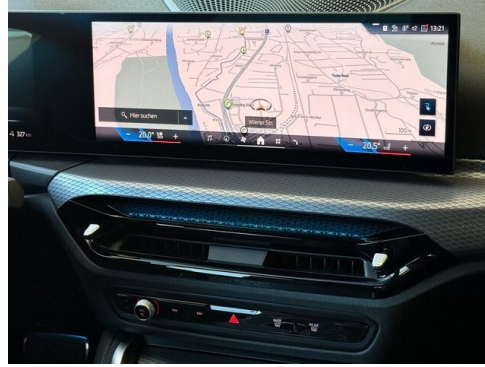

- (1) Die angegebenen Werte über Kraftstoffverbrauch und CO₂-Emissionen wurden nach den vorgeschriebenen Messverfahren gem. VO (EG) 715/2007 ermittelt. Als Basis für die Verbrauchsermittlung gilt der ECE-Fahrzyklus (NEFZ). Dieser setzt sich aus ca. einem Drittel Fahrt innerorts und zwei Drittel außerorts (gemessen an der Wegstrecke) zusammen. Zusätzlich zum Verbrauch wird die CO₂-Emission gemessen.