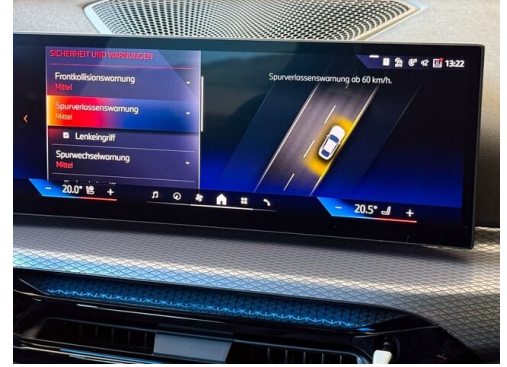

- (1) Die angegebenen Werte über Kraftstoffverbrauch und CO₂-Emissionen wurden nach den vorgeschriebenen Messverfahren gem. VO (EG) 715/2007 ermittelt. Als Basis für die Verbrauchsermittlung gilt der ECE-Fahrzyklus (NEFZ). Dieser setzt sich aus ca. einem Drittel Fahrt innerorts und zwei Drittel außerorts (gemessen an der Wegstrecke) zusammen. Zusätzlich zum Verbrauch wird die CO₂-Emission gemessen.