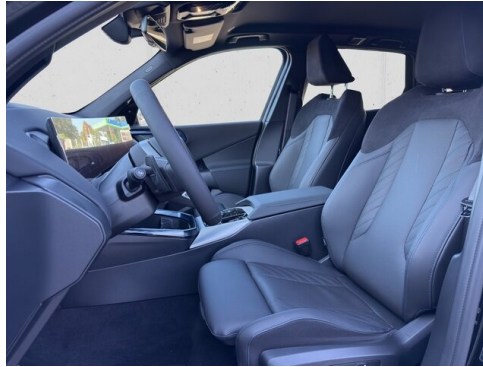

P

Fahrzeug - Ankauf - Eintauch

- Inzahlungnahme Ihres gebrauchten Fahrzeuges
- Direkter Ankauf von Kredit- und Leasinggesellschaften
- Reiner Ankauf Ihres Fahrzeuges ohne Fahrzeugkauf möglich

Lassen Sie sich von unserem Fachpersonal bezüglich Finanzierungsmöglichkeiten wie Leasing/Kredit über die BMW BANK inkl. Versicherung beraten.

Nutzen Sie unsere Besichtigungsmöglichkeiten über Video oder Live-Übertragung

Live Video Calls und Kommunikation via WhatsApp

PESTUKA.AT

P

Besichtigung und Probefahrt

Montag bis Freitag: 8:00 - 17:30 Uhr
Sa. Termin nach Vereinbarung

Termine außerhalb unserer Öffnungszeiten sind nach vorheriger Vereinbarung möglich.
Telefonische Vereinbarung von Vorteil. Unter: +43.2532.2414 (Autohaus Pestuka GmbH)

Überstellung

Geme organisieren wir die Zustellung Ihres neuen Fahrzeuges in Österreich via Logamax kostentpflichtig.
EU-Raum: Organisation von grünen Überstellungskennzeichen bei Überführung ins Ausland.

PESTUKA.AT

P

BMW PAKET REPAIR.
Umfassender Schutz. Massgeschneidert für Ihren BMW - jetzt optional erhältlich

SO PROFITIEREN SIE MIT BMW PAKET REPAIR:

- **Schutz vor Reparaturkosten:** Bis zu 10 Jahre nach Erstzulassung oder 150.000 km
- **Kostenobergrenze:** 100 Mio. Schweizer, 100 Mio. Mandatens Franken
- **Werkstoffe:** Mehr als Wert der Fahrzeug und der zugehörigen BMW Werkzeuge
- **Europaweite Gültigkeit:** Schutz im Schengen-Raum in ganz Europa
- **Originalteile:** Ausschließliche Nutzung von Original BMW Teilen
- **Vorteil für Elektrofahrzeuge:** Subventioniert gleich voll im Vorteil mit vergünstigten Paketpreisen
- **Flächendeckendes Partnernetz in Österreich:** BMW Händler und Niederlassungen mit angeschlossen Service-Organisation

SCHUTZ MIT FLEXIBLER LAUFZEIT.

KOMFORTABEL, SICHER, UNKOMPLIZIERT.

- Verlängerbar im Zuge der Wartung oder kurz vor Ablauf des Pakets bis zu 10 Jahre nach Erstzulassung.
- Bis zu einer Laufleistung von max. 150.000 km.
- Verlängerung der Mängelbeseitigung.
- Service und Verschleißteile nicht inbegriffen. Es gelten die allgemeinen Versicherungsbedingungen.

PESTUKA.AT

P

Wir freuen uns auf Ihren Anruf.

Ing. Christian Pestuka
Verkaufsdirektor & 2. Zonenverantwortlicher
+43 2532 2414 - 22
+43 699 110162-22
christian.pestuka@pestuka.bmw.at

Stefan Braun
Dienstreifenberater
+43 2532 2414 - 32
+43 699 110162-32
stefan.braun@pestuka.bmw.at

Daniel Paseka
Verkaufsdirektor
+43 2532 2414 - 16
+43 699 110162-16
daniel.paseka@pestuka.bmw.at

Autohaus Pestuka GmbH
Umfahrungstraße 30
2225 Zistersdorf
Email: info@pestuka.bmw.at
Telefon: +43 2532 2414

PESTUKA.AT