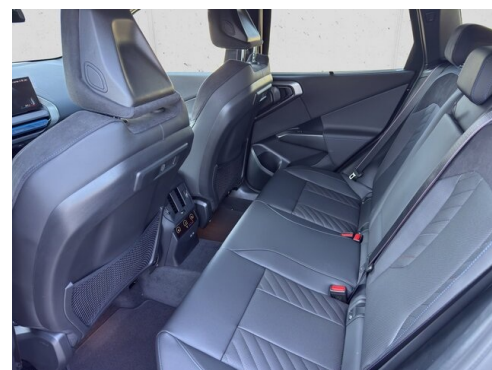

Fahrzeug - Ankauf - Eintauch

- Inzahlungnahme Ihres gebrauchten Fahrzeugs
- Direkter Ankauf von Kredit- und Leasinggesellschaften
- Reiner Ankauf Ihres Fahrzeugs ohne Fahrzeugkauf möglich

Lassen Sie sich von unserem Fachpersonal bezüglich Finanzierungsmöglichkeiten wie Leasing/Kredit über die BMW BANK inkl. Versicherung beraten.

Nutzen Sie unsere Besichtigungsmöglichkeiten über Video oder Live-Übertragung

Live Video Calls und Kommunikation via WhatsApp

PESTUKA.AT

Besichtigung und Probefahrt

Montag bis Freitag: 8:00 - 17:30 Uhr
Sa. Termin nach Vereinbarung

Termine außerhalb unserer Öffnungszeiten sind nach vorheriger Vereinbarung möglich.
Telefonische Vereinbarung von Vorteil unter: +43.2532.2414 (Autohaus Pestuka GmbH)

Überstellung

Gerne organisieren wir die Zustellung Ihres neuen Fahrzeugs in Österreich via Lagamax kostentpflichtig.
EU-Raum: Organisation von grünen Überstellungskennzeichen bei Überführung ins Ausland.

PESTUKA.AT

BMW PAKET REPAIR.
Umfassender Schutz. Massgeschneidert für Ihren BMW - jetzt optional erhältlich

SO PROFITIEREN SIE MIT BMW PAKET REPAIR:

- **Schutz vor Reparaturkosten:** Bis zu 10 Jahre nach Erstzulassung oder 150.000 km
- **Kostenobergrenze:** 100 Mio. Schweizer Franken, 100 Mio. Euro
- **Werkstoffe:** Mehr als Wert der Fahrzeug- und der Motorleistung beim Wassereinsatz
- **Empfohlene Gültigkeit:** Schutz ins Schrottwert in ganz Europa
- **Originalteile:** Ausschließliche Nutzung von Original BMW Teilen
- **Vorteil für Elektrofahrzeuge:** Subventioniert gleich voll im Vorteil mit vergünstigten Paketpreisen
- **Flächendeckendes Partnernetz in Österreich:** BMW Händler und Niederlassungen mit angeschlossenem Service-Netzwerk

SCHUTZ MIT FLEXIBLER LAUFZEIT.

KOMFORTABEL, SICHER, UNKOMPLIZIERT.

- Verlängerbar im Zuge der Wartung oder kurz vor Ablauf des Pakets bis zu 10 Jahre nach Erstzulassung.
- Bis zu einer Laufleistung von max. 150.000 km.
- Verlängerung der Mängelbeseitigung.
- Service und Verschleißteile nicht inbegriffen. Es gelten die allgemeinen Versicherungsbedingungen.

PESTUKA.AT

Wir freuen uns auf Ihren Anruf.

Ing. Christian Pestuka
Verkaufsfachmann & Schadenbearbeiter
+43 2532 2414 - 22
+43 699 15032-22
christian.pestuka@pestuka.bmw.at

Stefan Braun
Dienstreifenberater
+43 2532 2414 - 32
+43 699 15032-32
stefan.braun@pestuka.bmw.at

Daniel Paseka
Verkaufsfachmann
+43 2532 2414 - 16
+43 699 15032-16
daniel.paseka@pestuka.bmw.at

Autohaus Pestuka GmbH
Umfahrungstraße 30
2225 Zisterndorf
Email: info@pestuka.bmw.at
Telefon: +43 2532 2414

PESTUKA.AT