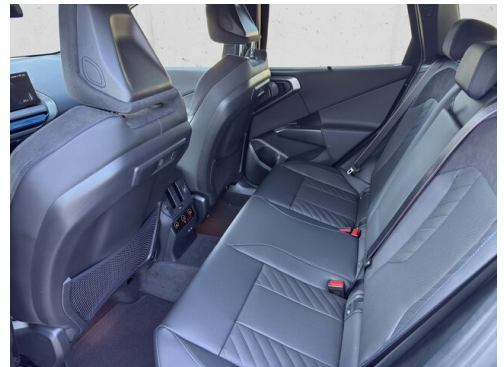

P

Fahrzeug - Ankauf - Eintauch

- Inzahlungnahme Ihres gebrauchten Fahrzeuges
- Direkter Ankauf von Kredit- und Leasinggesellschaften
- Reiner Ankauf Ihres Fahrzeuges ohne Fahrzeugkauf möglich

Lassen Sie sich von unserem Fachpersonal bezüglich Finanzierungsmöglichkeiten wie Leasing/Kredit über die BMW BANK inkl. Versicherung beraten.

Nutzen Sie unsere Besichtigungsmöglichkeiten über Video oder Live-Übertragung

Live Video Calls und Kommunikation via WhatsApp

PESTUKA.AT

P

Besichtigung und Probefahrt

Montag bis Freitag: 8:00 - 17:30 Uhr
Sa. Termin nach Vereinbarung

Termine außerhalb unserer Öffnungszeiten sind nach vorheriger Vereinbarung möglich.
Telefonische Vereinbarung von Vorteil unter: +43.2532.2414 (Autohaus Pestuka GmbH)

Überstellung

Geme organisieren wir die Zustellung Ihres neuen Fahrzeuges in Österreich via Lagamax kostentpflichtig.
EU-Raum: Organisation von grünen Überstellungskennzeichen bei Überführung ins Ausland.

PESTUKA.AT

P

BMW PAKET REPAIR.
Umfassender Schutz. Massgeschneidert für Ihren BMW - jetzt optional erhältlich

SO PROFITIEREN SIE MIT BMW PAKET REPAIR:

- **Schutz vor Reparaturkosten:** Bis zu 10 Jahre nach Erstzulassung oder 150.000 km
- **Kostenobergrenze:** 100 Mio. Schweizer Franken, 100 Mio. Euro
- **Wahlrecht:** Wahl des Wertes der Fahrzeug- und der Haftungs-Gesamtwert
- **Europaweite Gültigkeit:** Schutz im Schengen-Raum in ganz Europa
- **Originalteile:** Ausschließliche Nutzung von Original BMW Teilen
- **Vorteil für Elektrofahrzeuge:** Substantiell gleich voll im Vorteil mit verlängerten Paketzeiten
- **Flächendeckendes Partnernetz in Österreich:** BMW Händler und Niederlassungen mit angeschlossenem Service-Netzwerk

SCHUTZ MIT FLEXIBLER LAUFZEIT.

KOMFORTABEL, SICHER, UNKOMPLIZIERT.

- -Verlängerbar im Zuge der Wartung oder kurz vor Ablauf des Pakets bis zu 10 Jahre nach Erstzulassung.
- -Bis zu einer Laufleistung von max. 150.000 km.
- -Verlängerung der Mängelbeseitigung.
- -Service und Verschleißteile nicht inbegriffen. Es gelten die allgemeinen Versicherungsbedingungen.

PESTUKA.AT

P

Wir freuen uns auf Ihren Anruf.

Ing. Christian Pestuka
Verkaufsfachmann & Schadenbearbeiter
+43 2532 2414 - 22
+43 699 15032-22
christian.pestuka@pestuka.bmw.at

Stefan Braun
Dienstreifenfahrer
+43 2532 2414 - 32
+43 699 15032-32
stefan.braun@pestuka.bmw.at

Daniel Paseka
Verkaufsfachmann
+43 2532 2414 - 16
+43 699 15032-16
daniel.paseka@pestuka.bmw.at

Autohaus Pestuka GmbH
Umfahrungstraße 30
2225 Zisterndorf
Email: info@pestuka.bmw.at
Telefon: +43 2532 2414

PESTUKA.AT