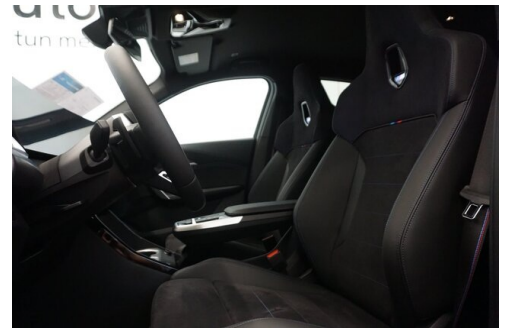

FAHRZEUGBILDER