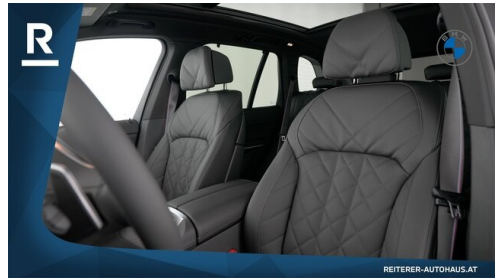

REITERER-AUTOHAUS.AT