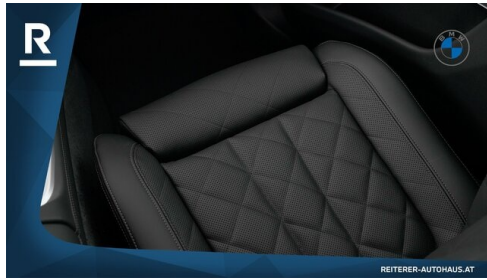

REITERER-AUTOHAUS.AT