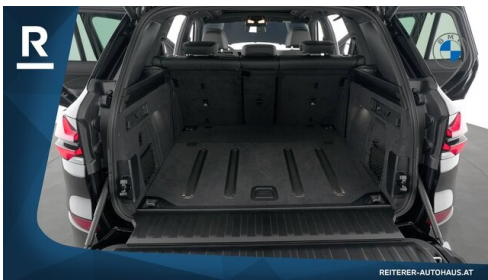

REITERER-AUTOHAUS.AT