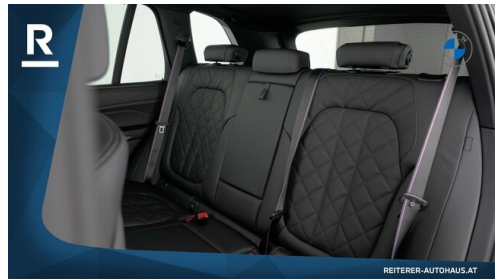

REITERER-AUTOHAUS.AT