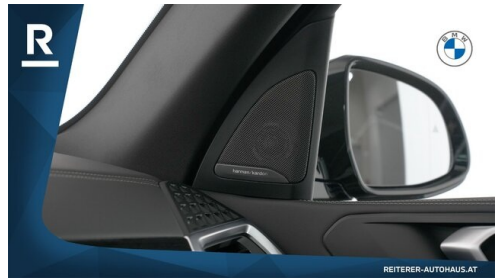

REITERER-AUTOHAUS.AT