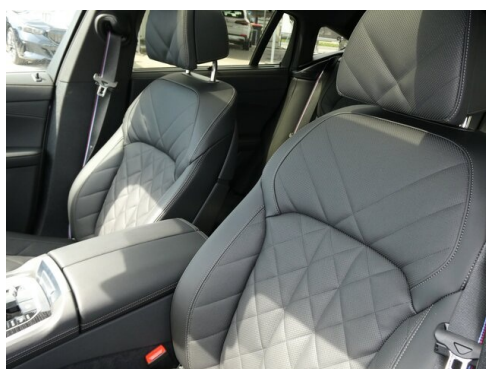

FAHRZEUGBILDER