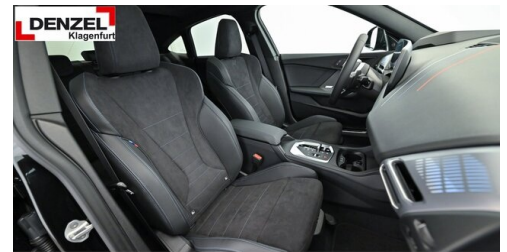

Wolfgang Denzel Auto AG - Kundencenter Klagenfurt - www.denzel.at