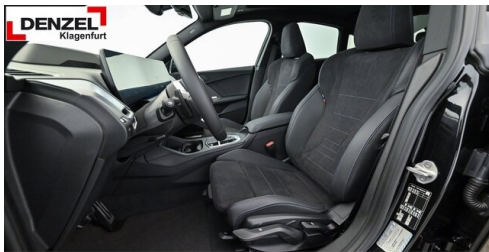

Wolfgang Denzel Auto AG - Kundencenter Klagenfurt - www.denzel.at