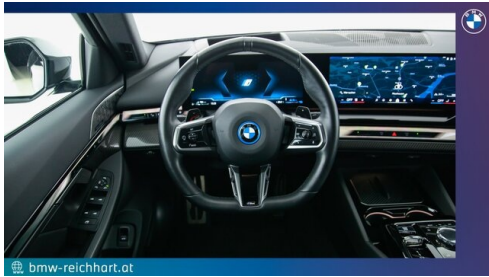

bmw-reichhart.at