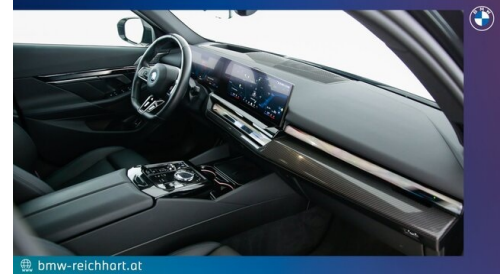

bmw-reichhart.at