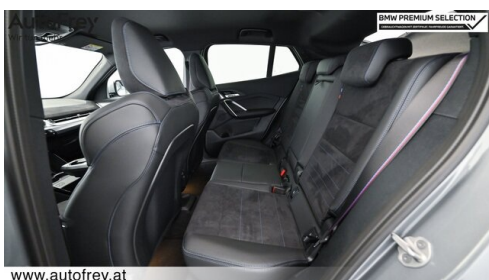

FAHRZEUGBILDER