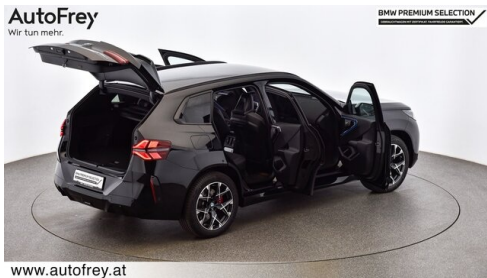

FAHRZEUGBILDER