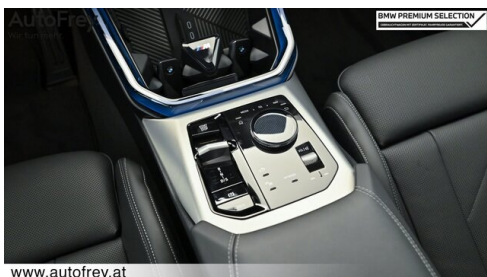

FAHRZEUGBILDER