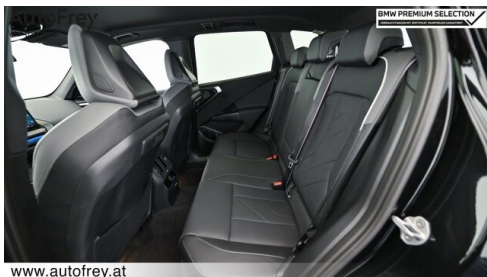

FAHRZEUGBILDER