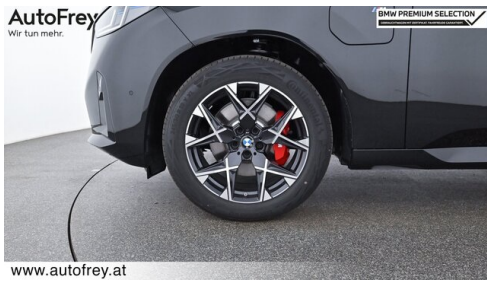

- (1) Die angegebenen Werte über Kraftstoffverbrauch und CO₂-Emissionen wurden nach den vorgeschriebenen Messverfahren gem. VO (EG) 715/2007 ermittelt. Als Basis für die Verbrauchsermittlung gilt der ECE-Fahrzyklus (NEFZ). Dieser setzt sich aus ca. einem Drittel Fahrt innerorts und zwei Drittel außerorts (gemessen an der Wegstrecke) zusammen. Zusätzlich zum Verbrauch wird die CO₂-Emission gemessen.

Sonderausstattungen können diese Werte erhöhen. Die Angaben zu Kraftstoffverbrauch und CO₂-Emissionen sind überdies abhängig von der gewählten Rad- und Reifengröße. Die Angaben beziehen sich daher nicht auf das konkrete Fahrzeug und sind nicht Bestandteil des Angebots, sondern dienen allein Vergleichszwecken zwischen den verschiedenen Fahrzeugtypen. Weitere Details bzw. Informationen zum konkreten Fahrzeug können der beim Händler aufliegenden Typengenehmigung entnommen werden. Alle Angaben ohne Gewähr. Irrtümer vorbehalten.