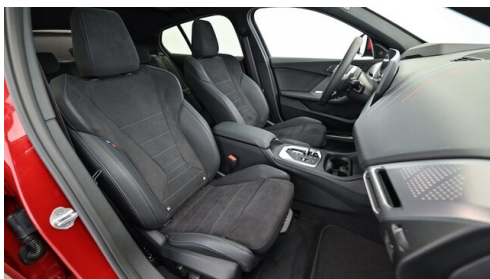

Bierbaum GmbH - Eisenstadt - www.bmw-bierbaum.at