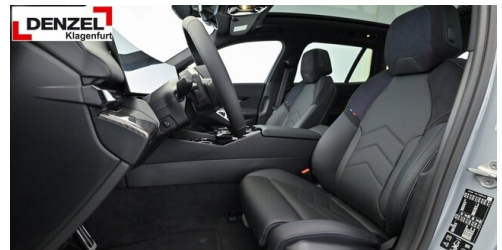

Wolfgang Denzel Auto AG - Kundencenter Klagenfurt - www.denzel.at