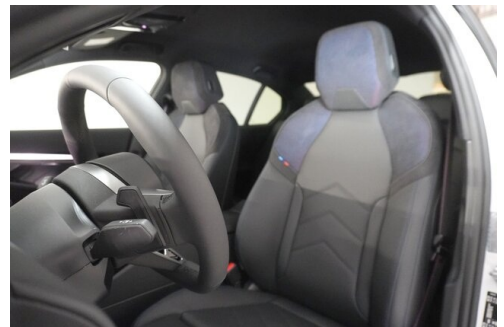

FAHRZEUGBILDER